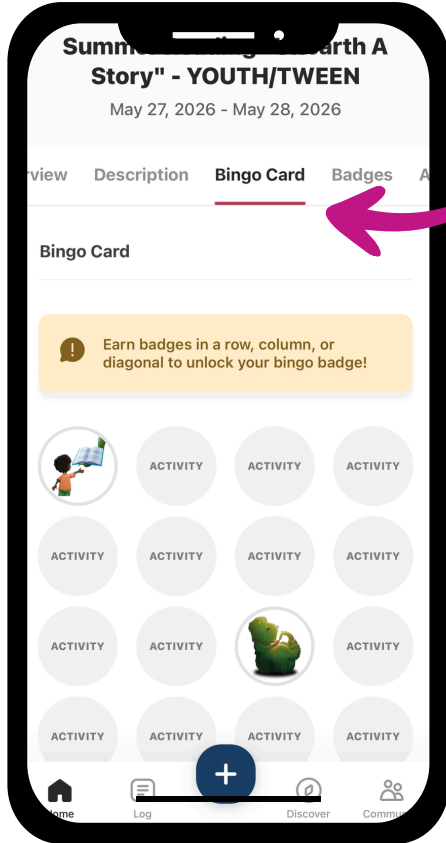

### **Follow these steps:**

- Select "Register an individual or Family"
- Next, select "I am registering myself" or "I am an adult registering a child"
- Fill out the required information.
- If you register a child, you will be given the option to also register yourself and any additional children who wish to participate as well as join any active challenges (including "Unearth A Story") instantly!
- You will now be able to log activities on your virtual Bingo card and are one step closer to earning some awesome prizes at the end of the summer!

### **Follow these steps:**

- Select "Sign In" and enter your user name (for most patrons it is their email address) and password. *\*Can't remember? No worries! Click on the "Forgot Your Username" or "Forgot Your Password" link and enter your information. Instructions on how to reset your password will be sent to your inbox shortly.*
- Once you have successfully logged in, click on the "Unearth A Story" reading challenge on your account home page and select "Join Challenge"
- You will now be able to log activities on your virtual Bingo card and are one step closer to earning some awesome prizes at the end of the summer!

**Turn over for instructions on how  
to access your virtual Bingo card  
and log activities!**

# How to log Bingo activities on the Beanstack Tracker app!

Easily switch between Reader accounts in your family, and see their unique "Unearth A Story" Bingo activity badges, by tapping the  icon located in the center of the Logging Menu.